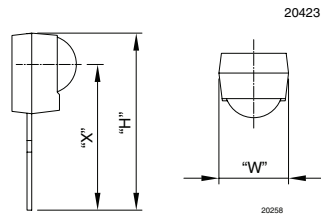

# IR Receiver Modules for Remote Control Systems

**FEATURES**

- Compliant to RoHS directive 2002/95/EC and in accordance to WEEE 2002/96/EC

**AVAILABLE FOR:**

- TSOP31...
- TSOP1...

**RoHS**  
COMPLIANT

NAME	LENS AXIS (X)	VIEW	TYPE	HEIGHT (H)	WIDTH (W)	DEPTH (D)
SH1	12.7		Cut	16	10	

**MECHANICAL DIMENSIONS** in millimeters

 Drawing-No.: 6.550-5095.07-4  
 Issue: 3; 04.08.09  
 20366

**PACKAGING DIMENSIONS** in millimeters

Drawing-No.: 9.700-5131.0-4  
 Rev. 10; Date: 20.11.03  
 20306-1

**ORDERING INFORMATION**

**Note**

d = "digit", please consult the list of available series on the previous page to create a valid part number.

**Example: TSOP31238SH1**

**PACKING QUANTITY**

- 54 pieces per tube
- 20 tubes per carton