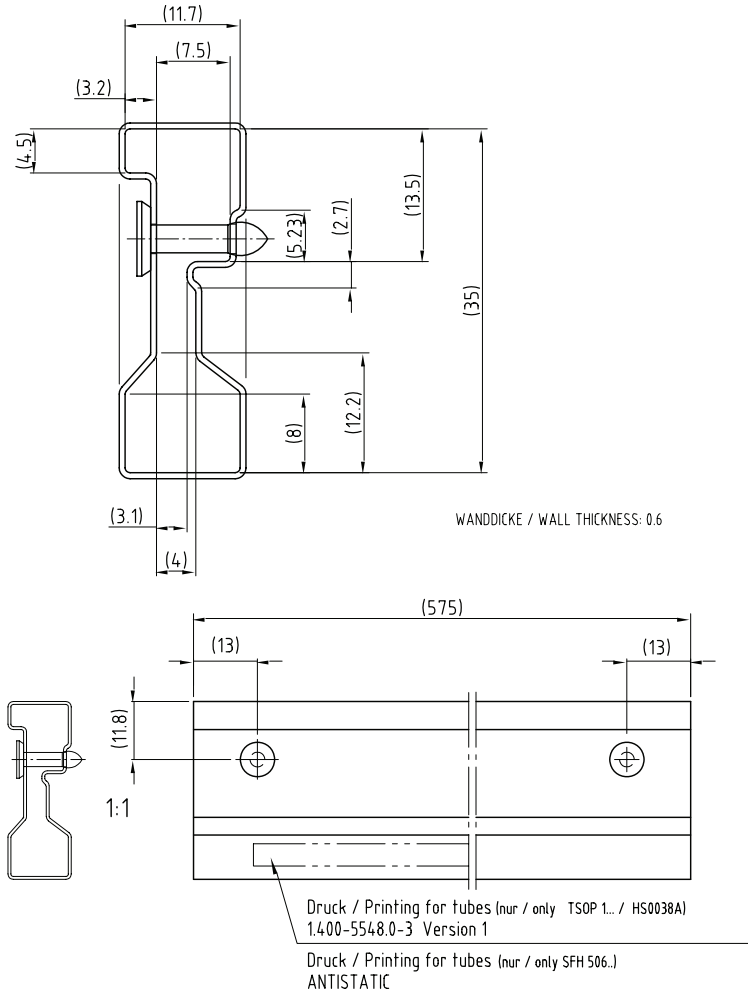

# IR Receiver Modules for Remote Control Systems

**FEATURES**

- Compliant to RoHS directive 2002/95/EC and in accordance to WEEE 2002/96/EC

**AVAILABLE FOR:**

- TSOP31...
- TSOP1...

**RoHS**  
COMPLIANT

NAME	LENS AXIS (X)	VIEW	TYPE	HEIGHT (H)	WIDTH (W)	DEPTH (D)
SH1	12.7		Cut	16	10	

**MECHANICAL DIMENSIONS** in millimeters

 Drawing-No.: 6.550-5095.07-4  
 Issue: 3; 04.08.09  
 20366

**PACKAGING DIMENSIONS** in millimeters

Drawing-No.: 9.700-5131.0-4  
 Rev. 10; Date: 20.11.03  
 20306-1

**ORDERING INFORMATION**

**Note**

d = "digit", please consult the list of available series on the previous page to create a valid part number.

**Example: TSOP31238SH1**

**PACKING QUANTITY**

- 54 pieces per tube
- 20 tubes per carton