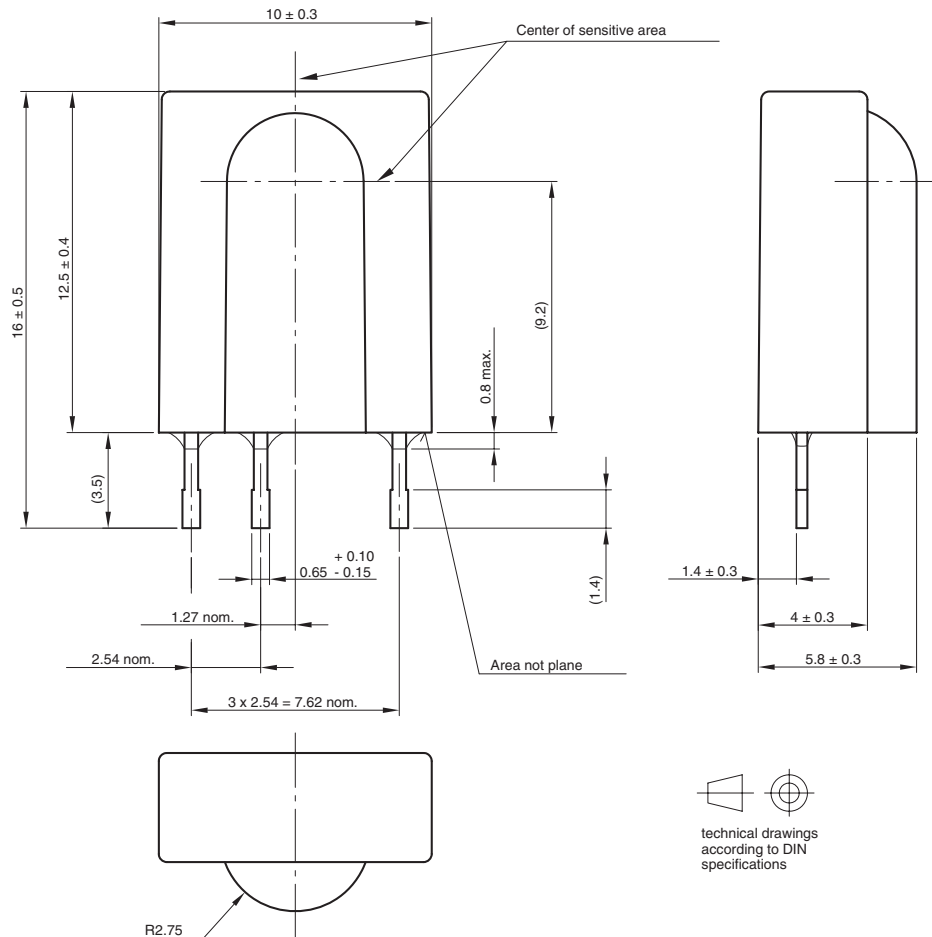

# IR Receiver Modules for Remote Control Systems

**FEATURES**

- Compliant to RoHS directive 2002/95/EC and in accordance to WEEE 2002/96/EC

**AVAILABLE FOR:**

- TSOP31...
- TSOP1...

**RoHS**  
COMPLIANT

NAME	LENS AXIS (X)	VIEW	TYPE	HEIGHT (H)	WIDTH (W)	DEPTH (D)
SH1	12.7		Cut	16	10	

**MECHANICAL DIMENSIONS** in millimeters

 Drawing-No.: 6.550-5095.07-4  
 Issue: 3; 04.08.09  
 20366

**PACKAGING DIMENSIONS** in millimeters

Drawing-No.: 9.700-5131.0-4  
 Rev. 10; Date: 20.11.03  
 20306-1

**ORDERING INFORMATION**

**Note**

d = "digit", please consult the list of available series on the previous page to create a valid part number.

**Example: TSOP31238SH1**

**PACKING QUANTITY**

- 54 pieces per tube
- 20 tubes per carton